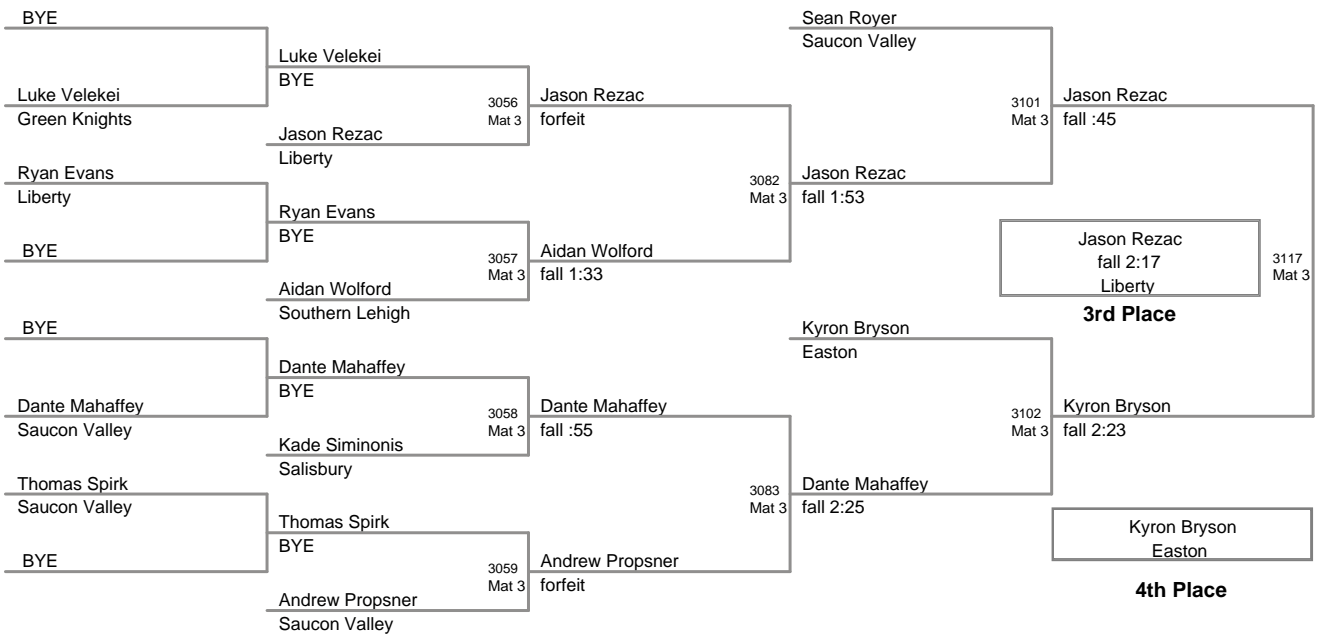

TURKEY SLAM
Midget (on Mat 3)

60 Lbs

TURKEY SLAM
Midget (on Mat 2)

65 Lbs

TURKEY SLAM
Midget (on Mat 3)

70 Lbs

TURKEY SLAM
Midget (on Mat 4)

75 Lbs