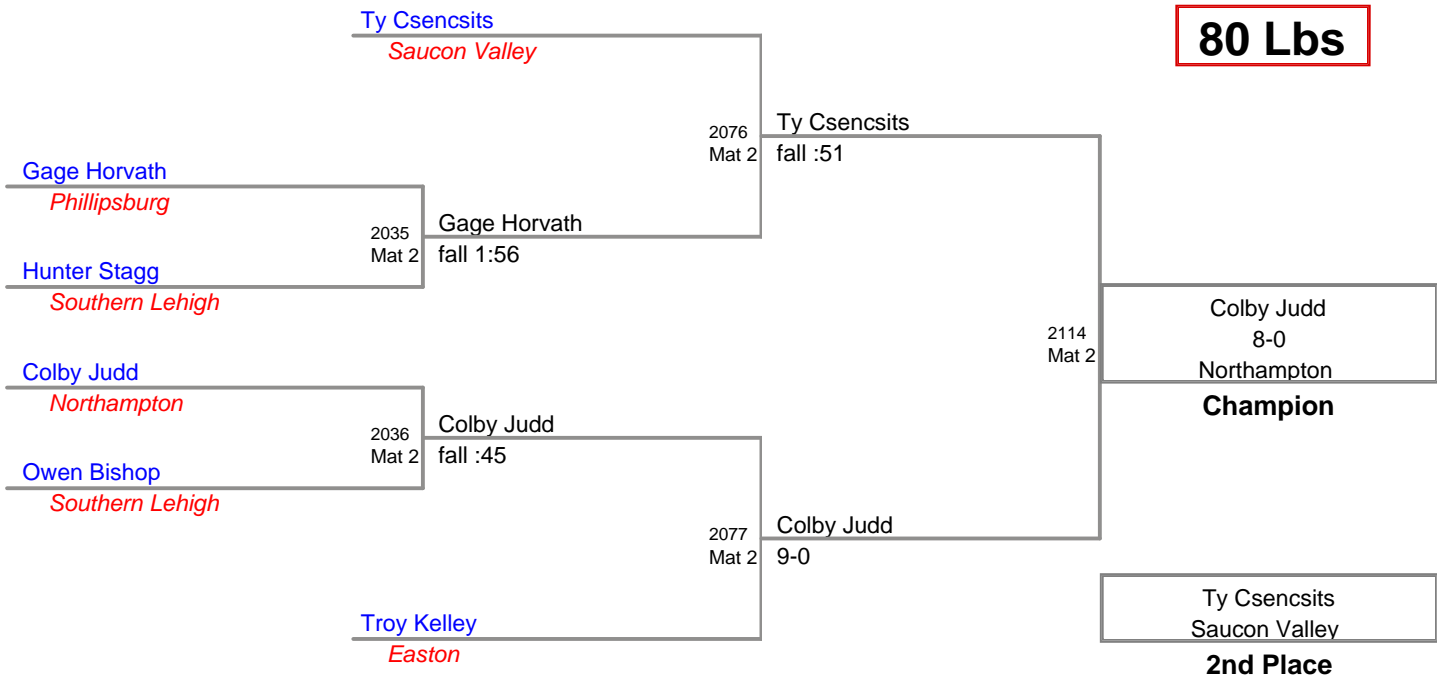

TURKEY SLAM
Midget (on Mat 3)

60 Lbs

TURKEY SLAM
Midget (on Mat 2)

65 Lbs

TURKEY SLAM
Midget (on Mat 3)

70 Lbs

TURKEY SLAM
Midget (on Mat 4)

75 Lbs

TURKEY SLAM
Midget (on Mat 2)

80 Lbs

TURKEY SLAM
Midget (on Mat 1)

85 Lbs

TURKEY SLAM
Midget (on Mat 2)

90 Lbs

TURKEY SLAM
Midget (on Mat 1)

95 Lbs