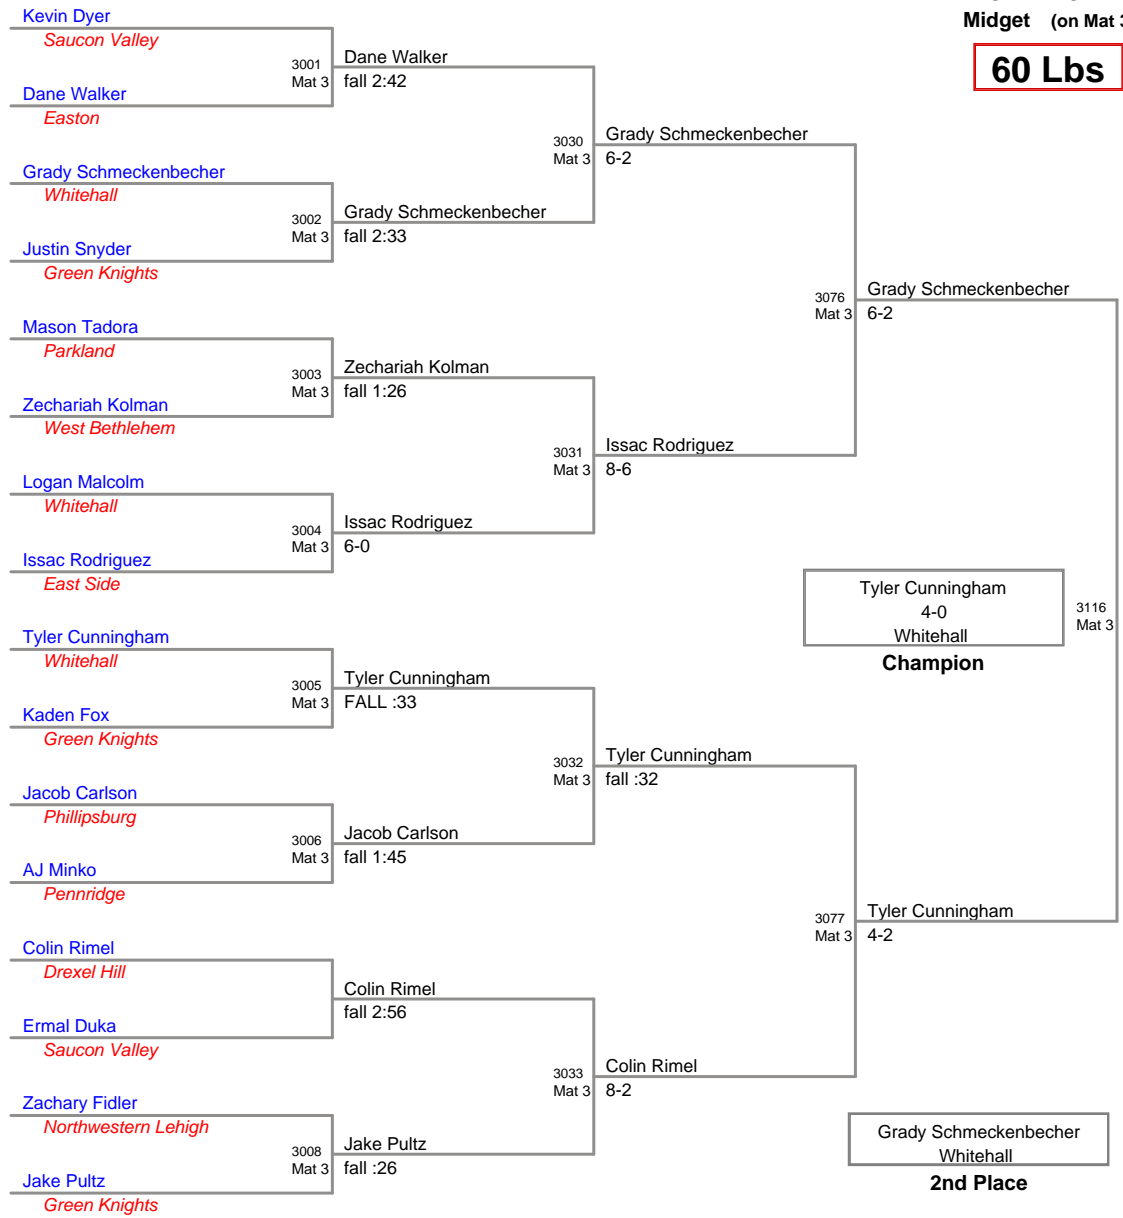

TURKEY SLAM
Midget (on Mat 3)

60 Lbs

TURKEY SLAM
Midget (on Mat 2)

65 Lbs

TURKEY SLAM
Midget (on Mat 3)

70 Lbs

TURKEY SLAM
Midget (on Mat 4)

75 Lbs

TURKEY SLAM
Midget (on Mat 2)

80 Lbs

TURKEY SLAM
Midget (on Mat 1)

85 Lbs

TURKEY SLAM
Midget (on Mat 2)

90 Lbs

TURKEY SLAM
Midget (on Mat 1)

95 Lbs