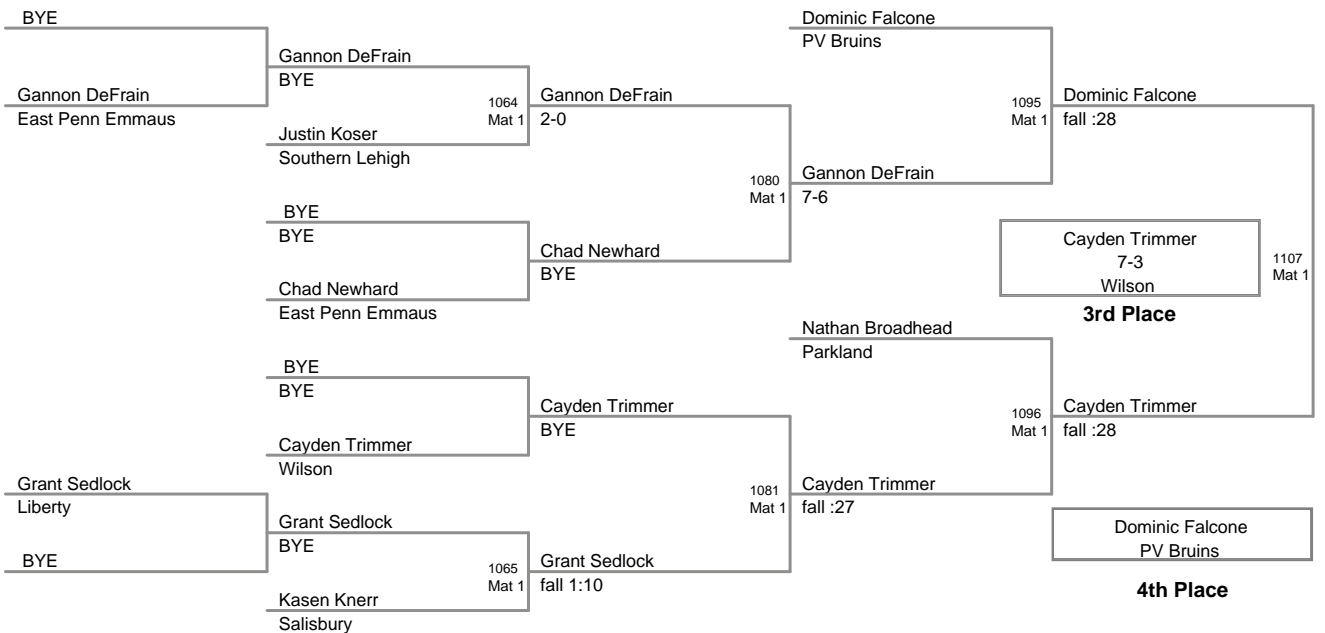

TURKEY SLAM
Midget (on Mat 1)

85 Lbs