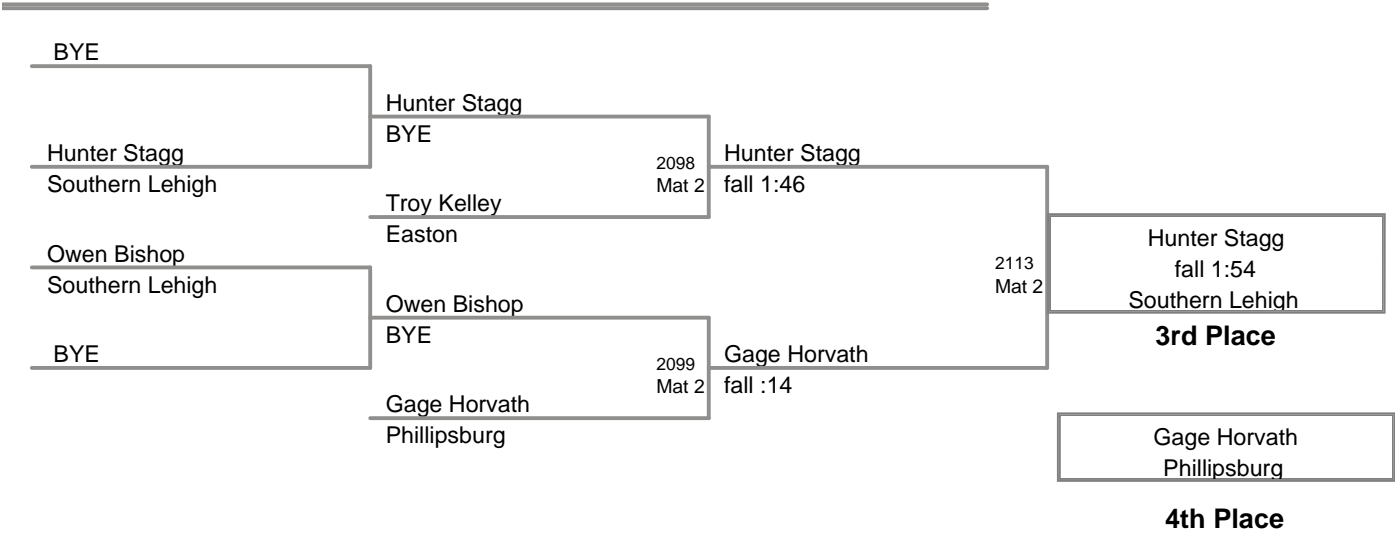

TURKEY SLAM
Midget (on Mat 3)

60 Lbs

TURKEY SLAM
Midget (on Mat 2)

65 Lbs

TURKEY SLAM
Midget (on Mat 3)

70 Lbs

TURKEY SLAM
Midget (on Mat 4)

75 Lbs

TURKEY SLAM
Midget (on Mat 2)

80 Lbs

TURKEY SLAM
Midget (on Mat 1)

85 Lbs

TURKEY SLAM
Midget (on Mat 2)

90 Lbs

TURKEY SLAM
Midget (on Mat 1)

95 Lbs