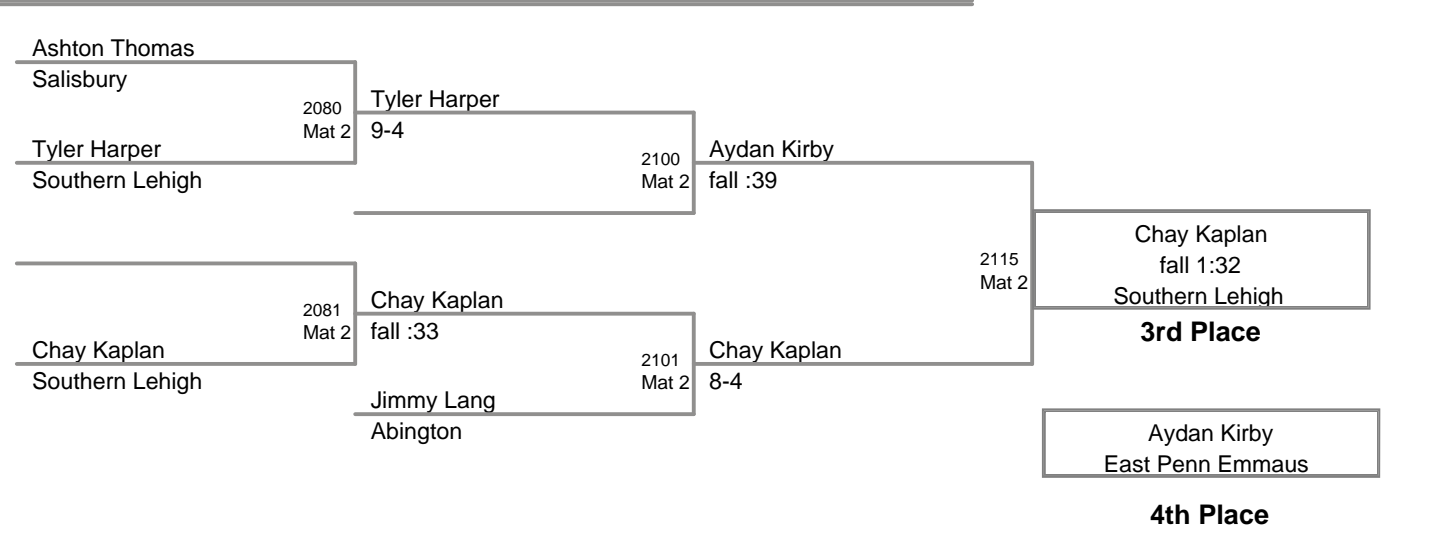

TURKEY SLAM
Midget (on Mat 2)

80 Lbs

TURKEY SLAM
Midget (on Mat 1)

85 Lbs

TURKEY SLAM
Midget (on Mat 2)

90 Lbs

TURKEY SLAM
Midget (on Mat 1)

95 Lbs