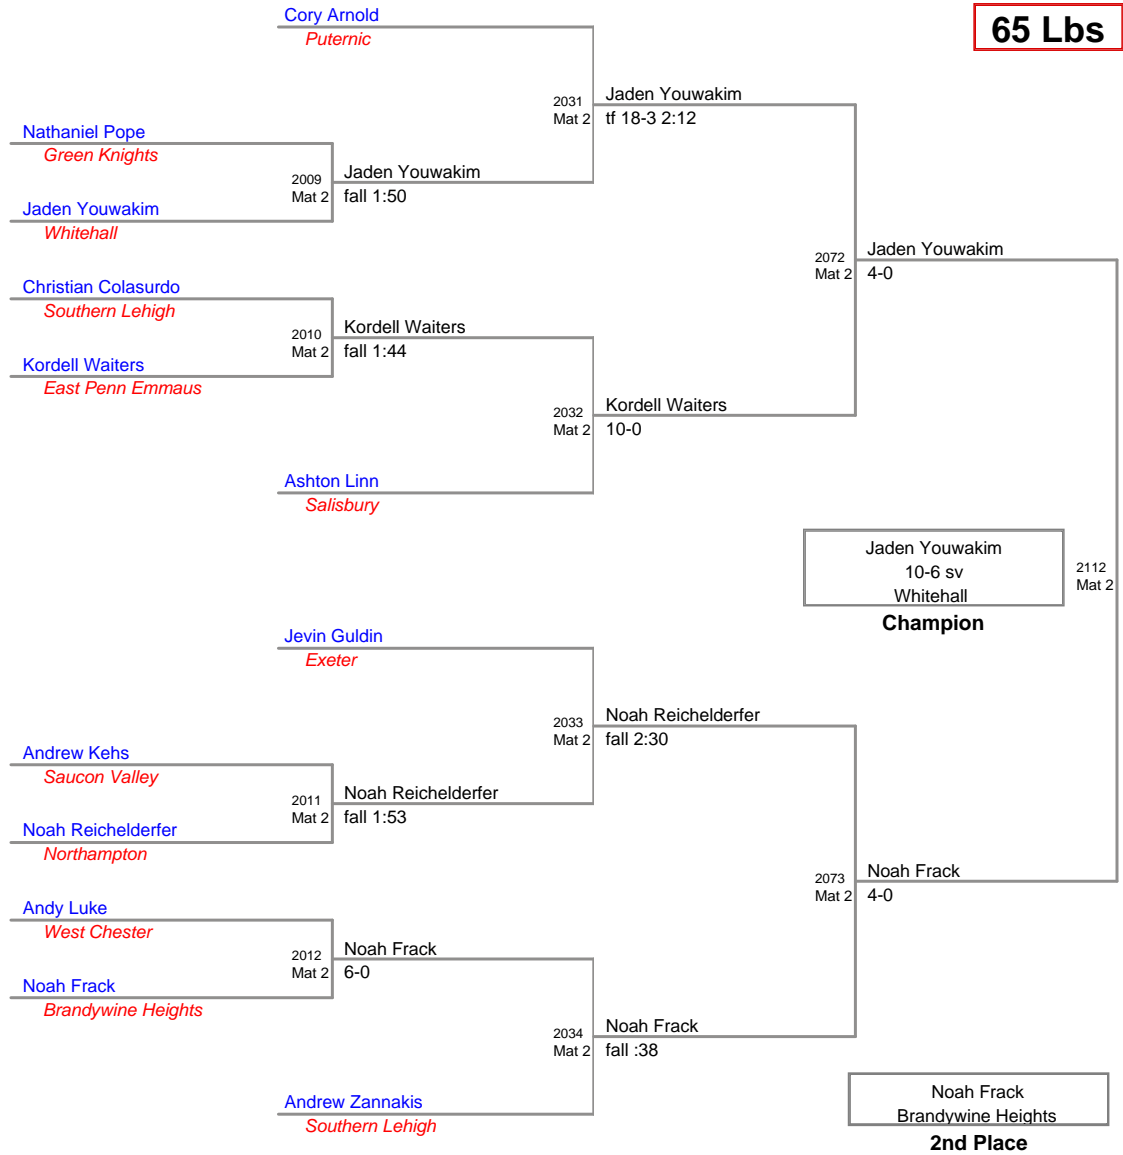

TURKEY SLAM
Midget (on Mat 3)

60 Lbs

TURKEY SLAM
Midget (on Mat 2)

65 Lbs

TURKEY SLAM
Midget (on Mat 3)

70 Lbs

TURKEY SLAM
Midget (on Mat 4)

75 Lbs

TURKEY SLAM
Midget (on Mat 2)

80 Lbs

TURKEY SLAM
Midget (on Mat 1)

85 Lbs

TURKEY SLAM
Midget (on Mat 2)

90 Lbs

TURKEY SLAM
Midget (on Mat 1)

95 Lbs