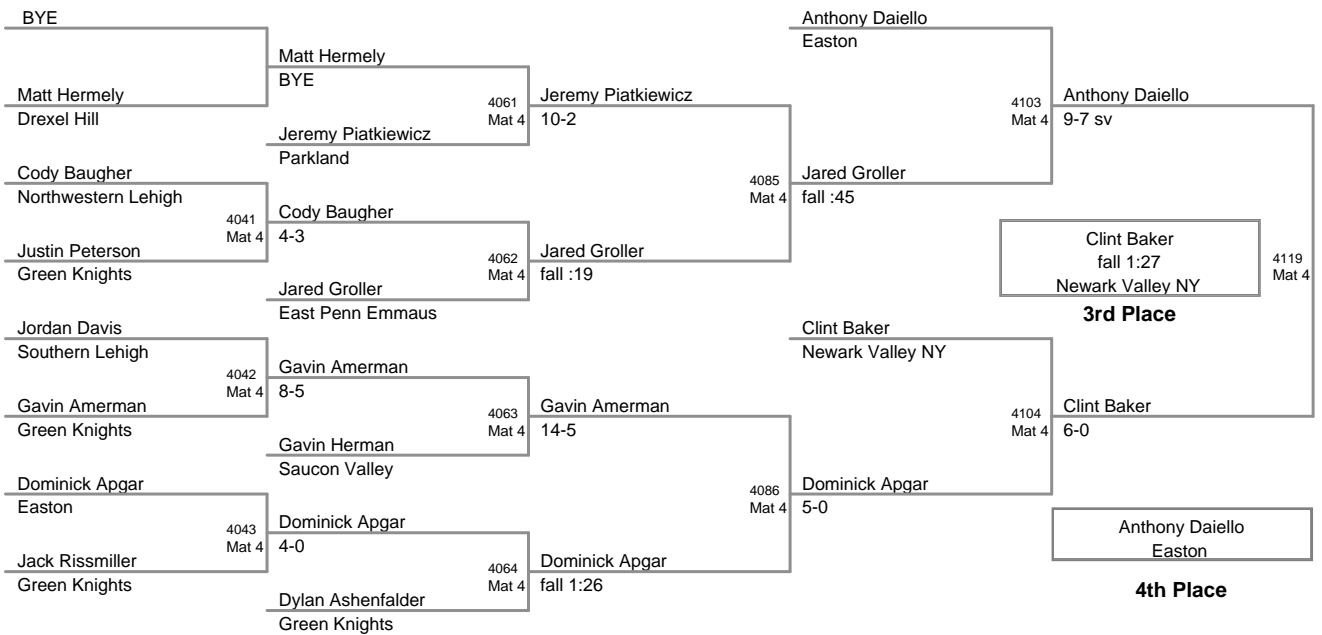

TURKEY SLAM
Midget (on Mat 3)

60 Lbs

TURKEY SLAM
Midget (on Mat 2)

65 Lbs

TURKEY SLAM
Midget (on Mat 3)

70 Lbs

TURKEY SLAM
Midget (on Mat 4)

75 Lbs