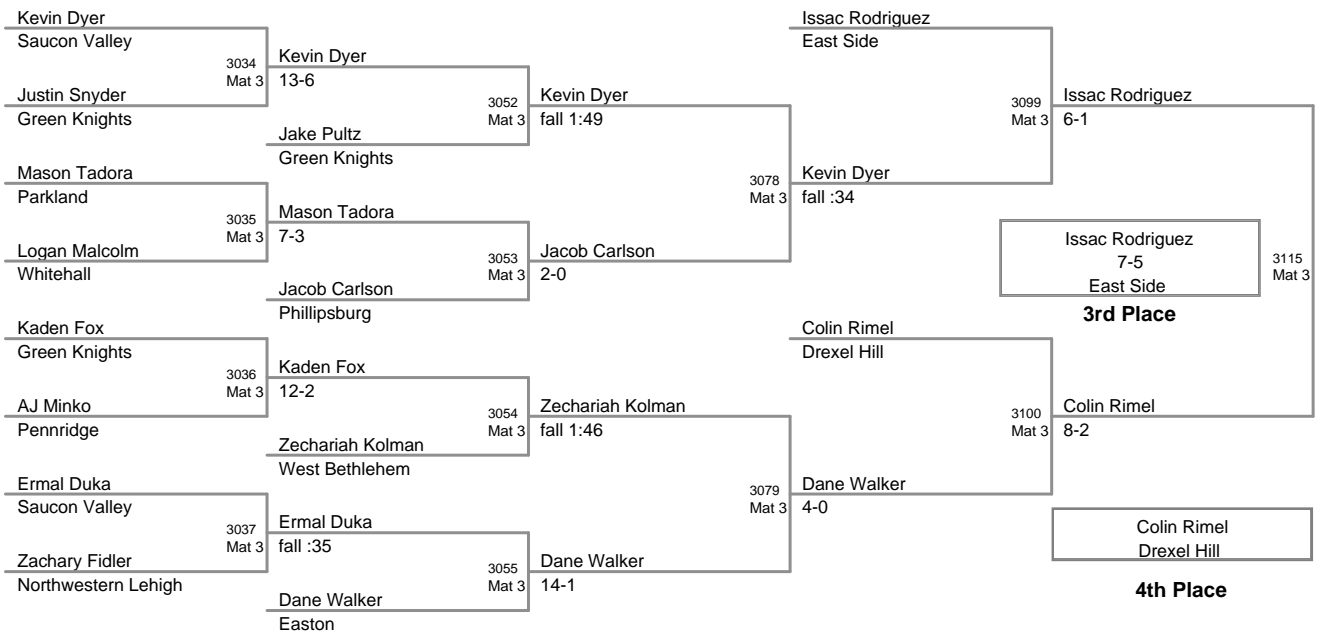

TURKEY SLAM
Midget (on Mat 3)

60 Lbs

TURKEY SLAM
Midget (on Mat 2)

65 Lbs

TURKEY SLAM
Midget (on Mat 3)

70 Lbs

TURKEY SLAM
Midget (on Mat 4)

75 Lbs