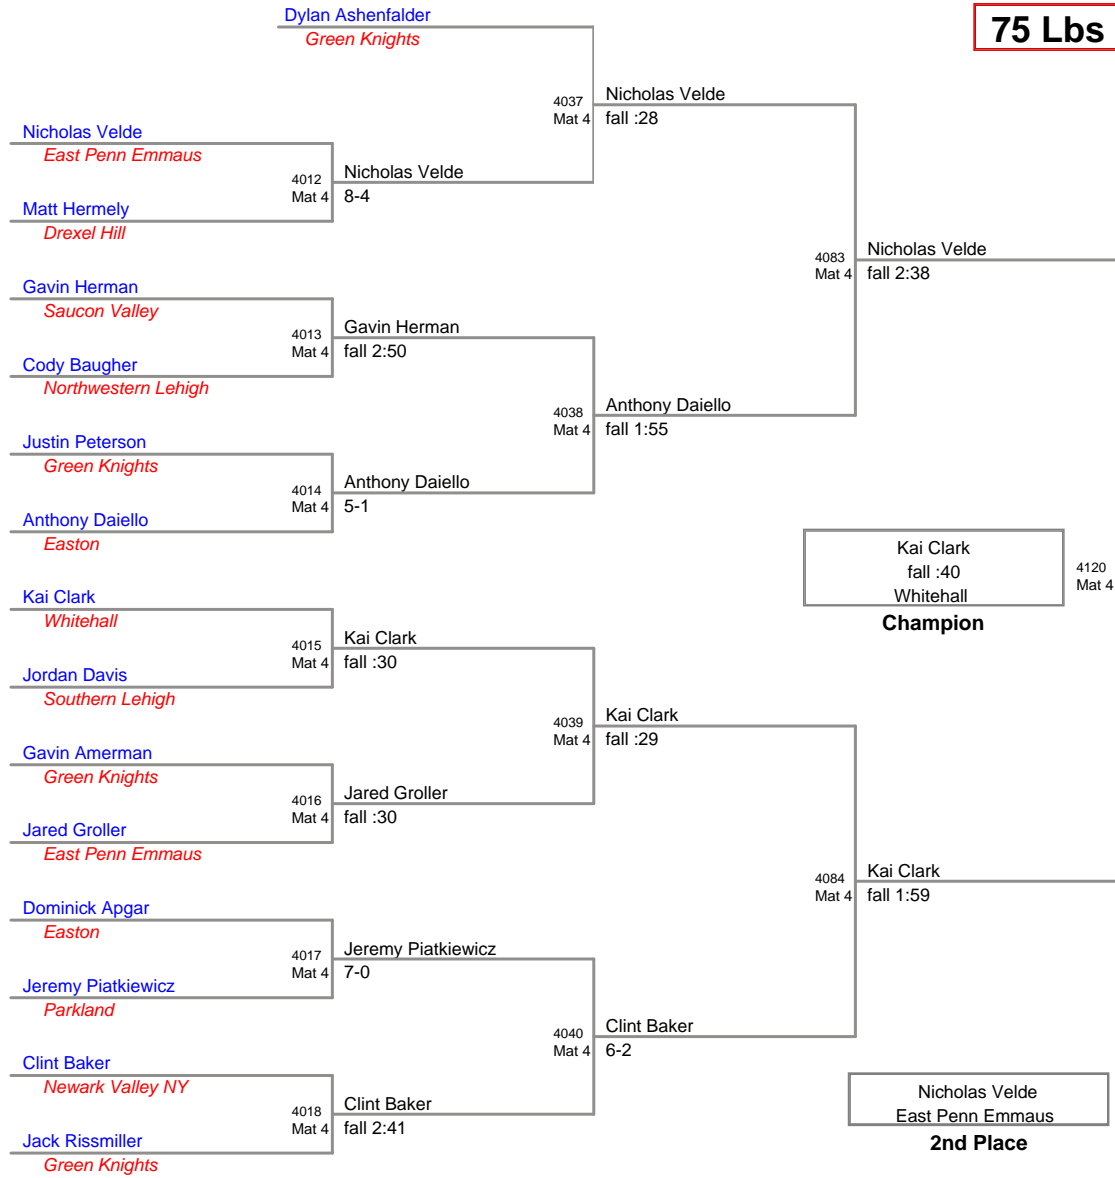

TURKEY SLAM
Midget (on Mat 3)

60 Lbs

TURKEY SLAM
Midget (on Mat 2)

65 Lbs

TURKEY SLAM
Midget (on Mat 3)

70 Lbs

TURKEY SLAM
Midget (on Mat 4)

75 Lbs