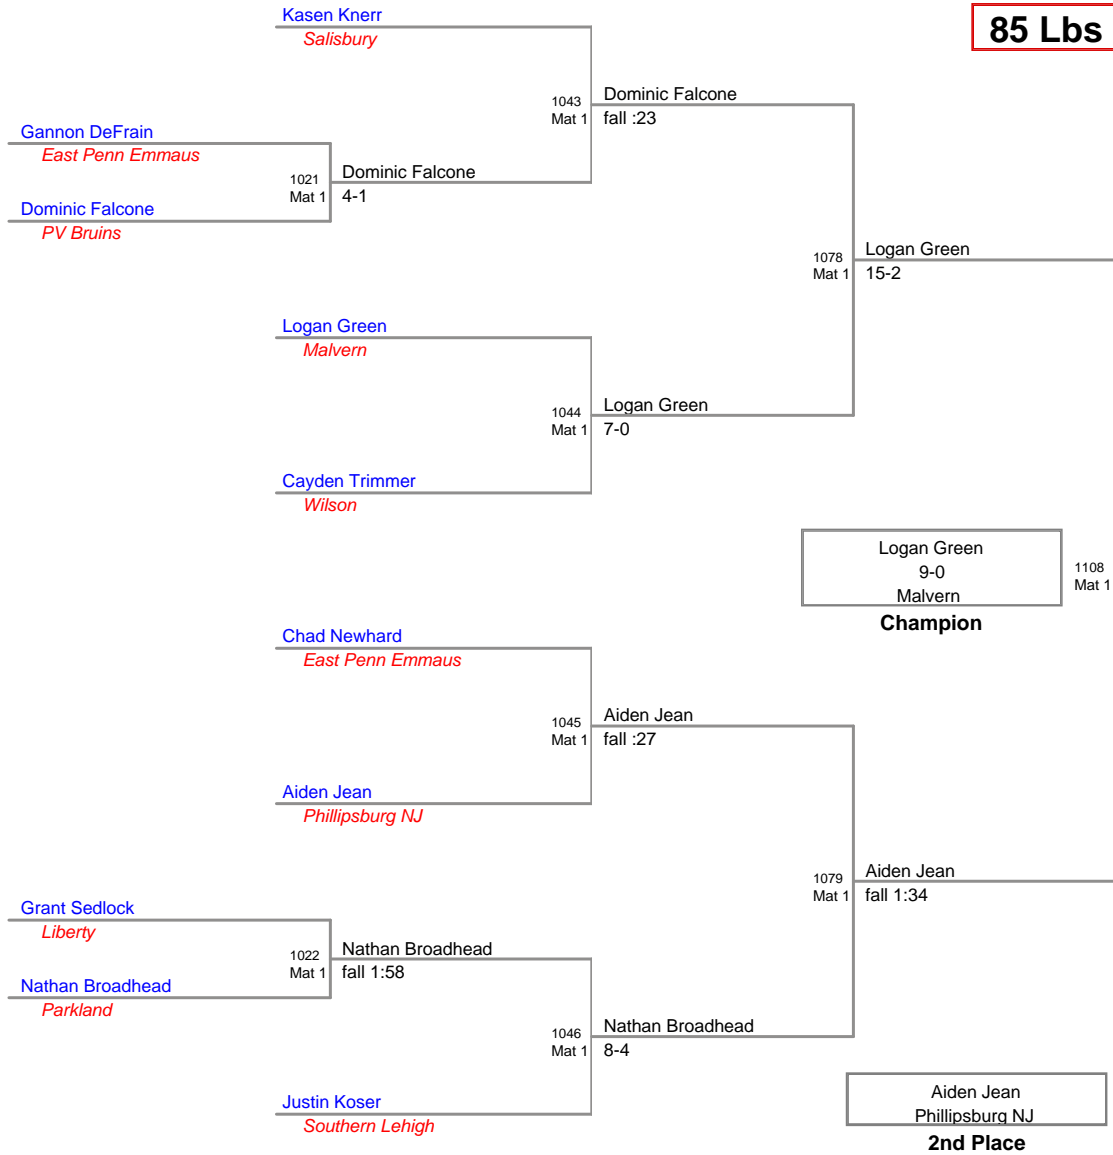

TURKEY SLAM
Midget (on Mat 3)

60 Lbs

TURKEY SLAM
Midget (on Mat 2)

65 Lbs

TURKEY SLAM
Midget (on Mat 3)

70 Lbs

TURKEY SLAM
Midget (on Mat 4)

75 Lbs

TURKEY SLAM
Midget (on Mat 2)

80 Lbs

TURKEY SLAM
Midget (on Mat 1)

85 Lbs

TURKEY SLAM
Midget (on Mat 2)

90 Lbs

TURKEY SLAM
Midget (on Mat 1)

95 Lbs