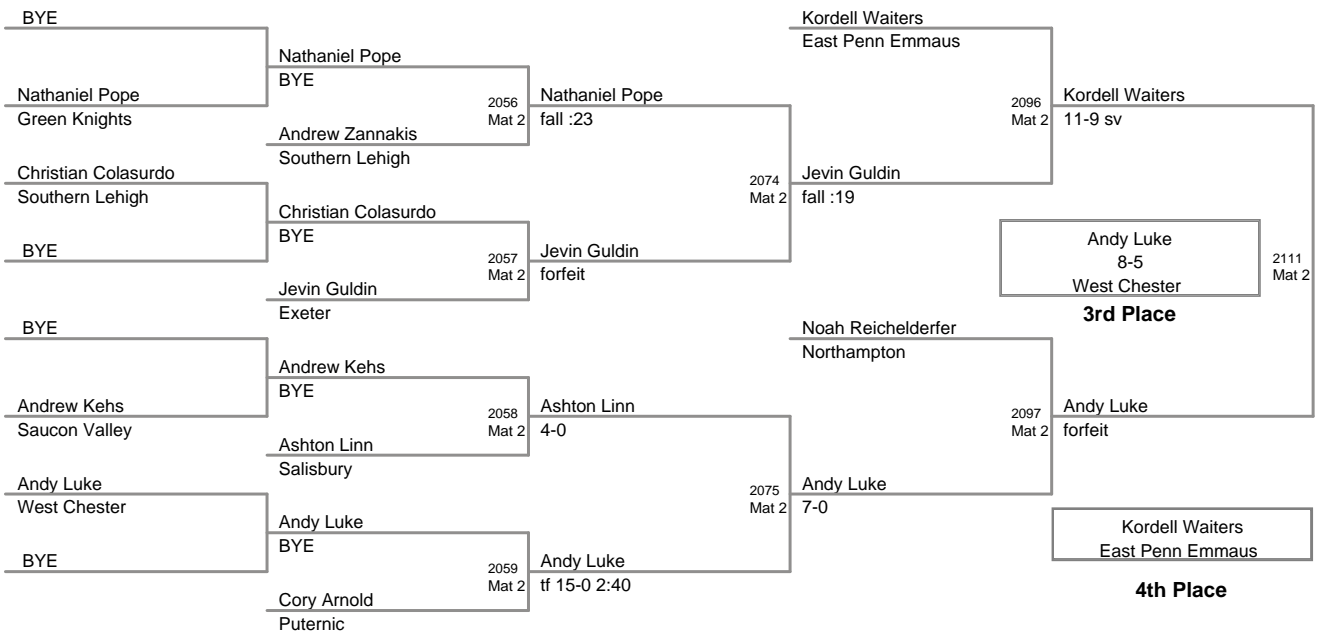

TURKEY SLAM
Midget (on Mat 3)

60 Lbs

TURKEY SLAM
Midget (on Mat 2)

65 Lbs

TURKEY SLAM
Midget (on Mat 3)

70 Lbs

TURKEY SLAM
Midget (on Mat 4)

75 Lbs