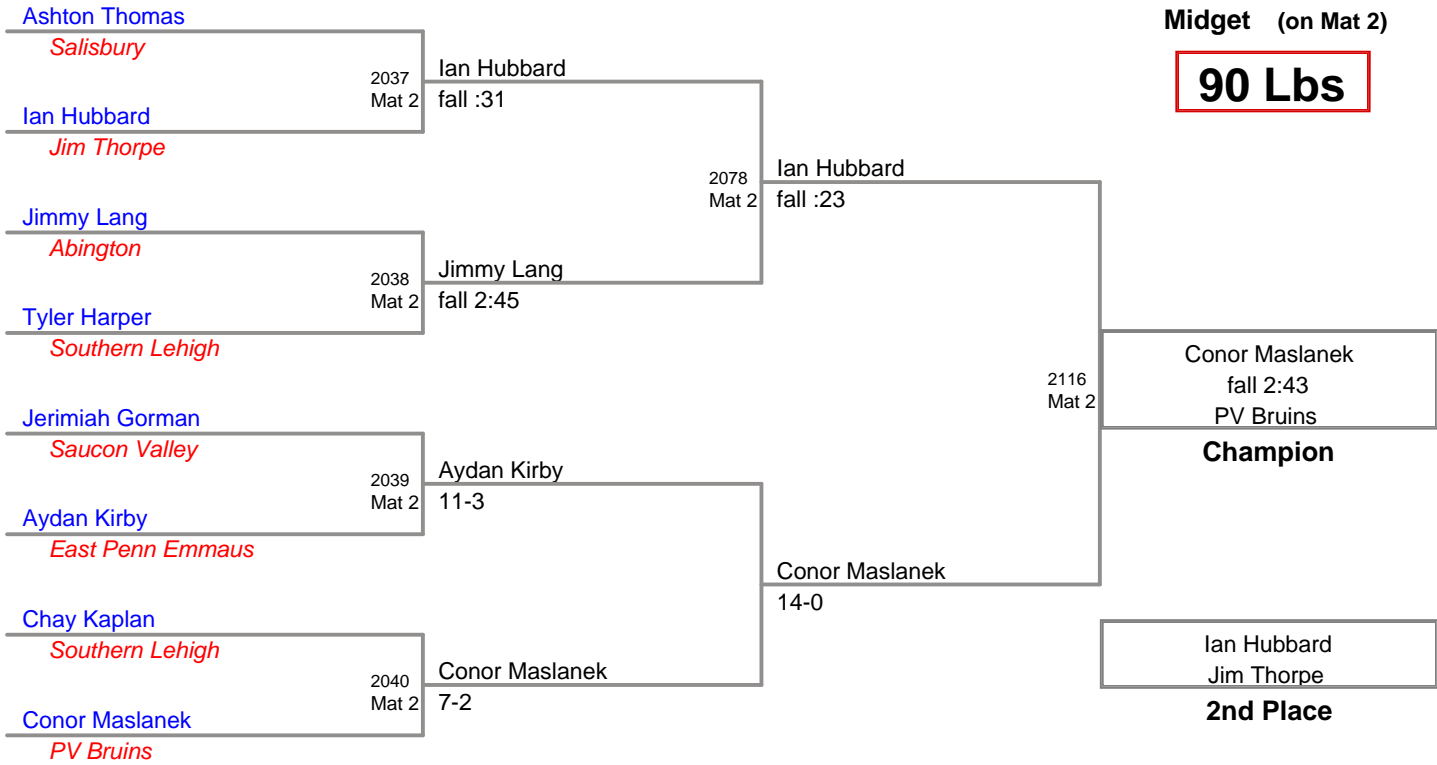

TURKEY SLAM
Midget (on Mat 2)

80 Lbs

TURKEY SLAM
Midget (on Mat 1)

85 Lbs

TURKEY SLAM
Midget (on Mat 2)

90 Lbs

TURKEY SLAM
Midget (on Mat 1)

95 Lbs