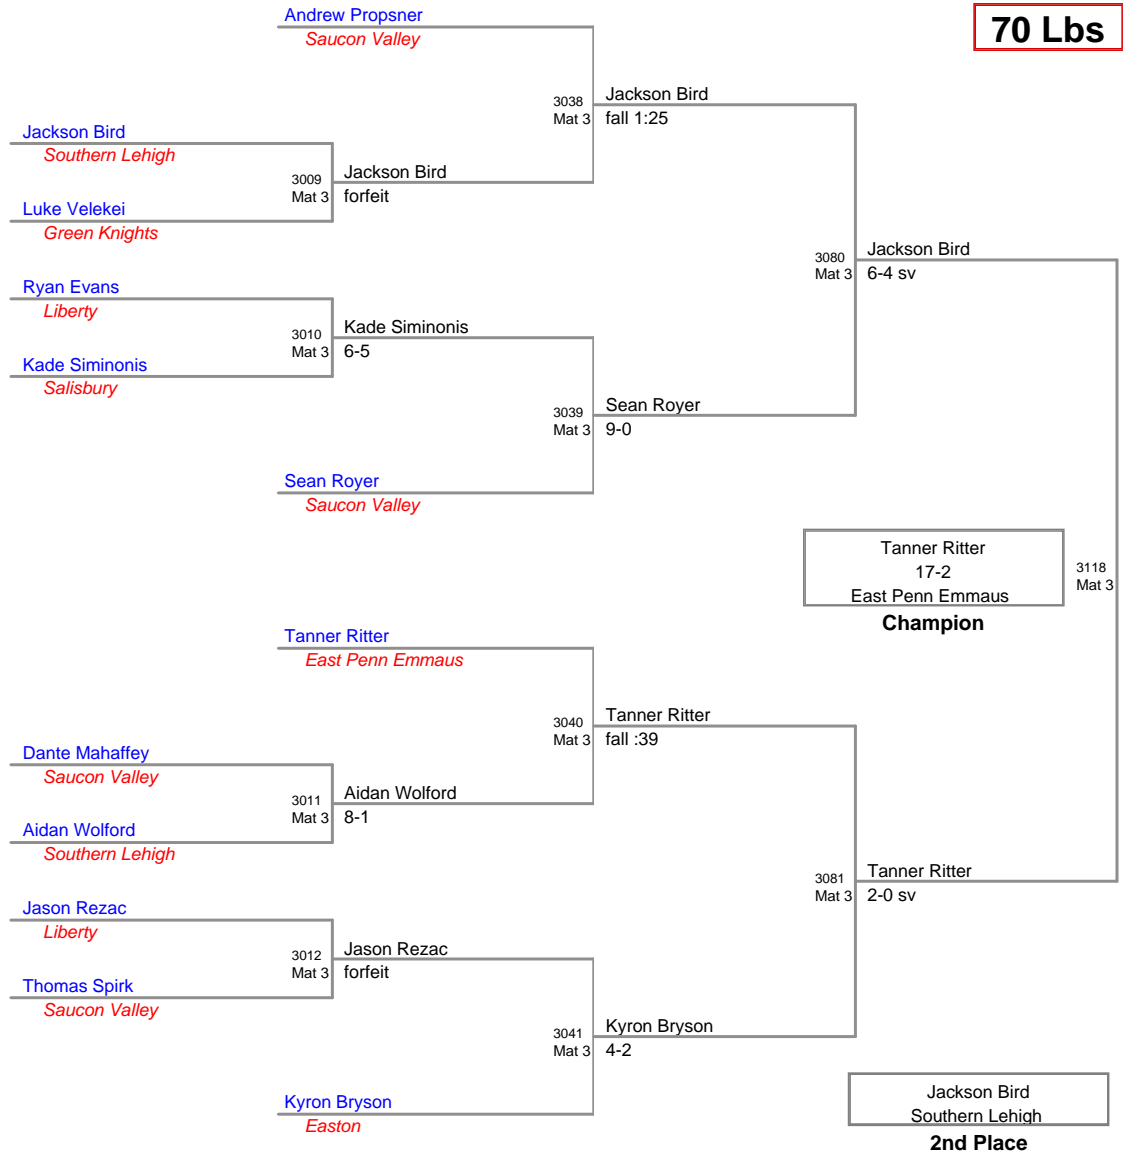

TURKEY SLAM
Midget (on Mat 3)

60 Lbs

TURKEY SLAM
Midget (on Mat 2)

65 Lbs

TURKEY SLAM
Midget (on Mat 3)

70 Lbs

TURKEY SLAM
Midget (on Mat 4)

75 Lbs

TURKEY SLAM
Midget (on Mat 2)

80 Lbs

TURKEY SLAM
Midget (on Mat 1)

85 Lbs

TURKEY SLAM
Midget (on Mat 2)

90 Lbs

TURKEY SLAM
Midget (on Mat 1)

95 Lbs